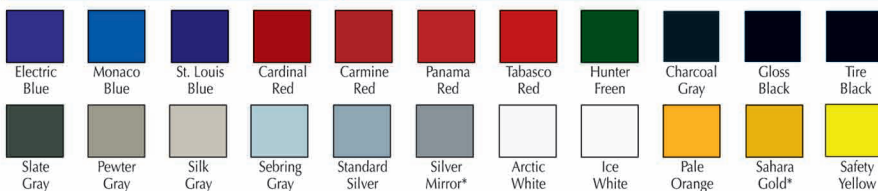

# BACKSTOPS

## STAINLESS STEEL

Model #	Description
800250	24"W x 4 1/2"H - 3"H Reveal
800284	30"W x 4 1/2"H - 3"H Reveal
800252	36"W x 4 1/2"H - 3"H Reveal
800278	45 3/4"W x 4 1/2"H - 3"H Reveal
800254	48"W x 4 1/2"H - 3"H Reveal
800280	52"W x 4 1/2"H - 3"H Reveal
800282	58 5/16"W x 4 1/2"H - 3"H Reveal
800256	60"W x 4 1/2"H - 3"H Reveal
800258	72"W x 4 1/2"H - 3"H Reveal
800260	84"W x 4 1/2"H - 3"H Reveal
800262	96"W x 4 1/2"H - 3"H Reveal

## PAINTED STEEL

Model #	Description
800249	24"W x 4 1/2"H - 3"H Reveal
800285	30"W x 4 1/2"H - 3"H Reveal
800251	36"W x 4 1/2"H - 3"H Reveal
800276	45 3/4"W x 4 1/2"H - 3"H Reveal
800253	48"W x 4 1/2"H - 3"H Reveal
800281	52"W x 4 1/2"H - 3"H Reveal
800283	58 5/16"W x 4 1/2"H - 3"H Reveal
800255	60"W x 4 1/2"H - 3"H Reveal
800257	72"W x 4 1/2"H - 3"H Reveal
800259	84"W x 4 1/2"H - 3"H Reveal
800261	96"W x 4 1/2"H - 3"H Reveal

### Choose From 22 Signature Powder Coat Paint Colors

Additional and non-standard colors are available upon request. Custom colors require submission of paint samples to Shure prior to acceptance of order. The cost and lead-time for non-standard colors vary depending on the color and quantity ordered. The colors shown may vary from actual product. Contact Shure for color samples. \*Sahara Gold & Silver Mirror are not available as the PRIMARY COLOR.