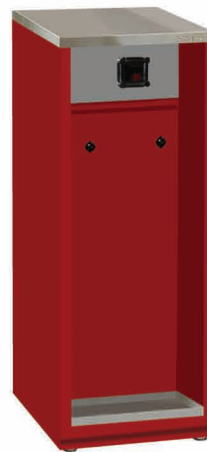

Model #RC-12