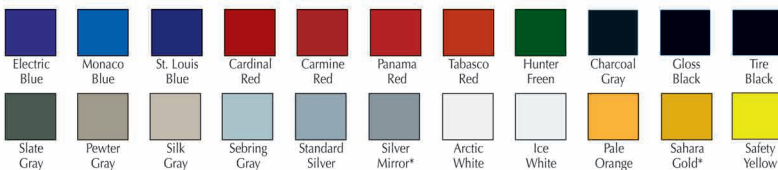

Choose From 22 Signature Powder Coat Paint Colors

Dimensions:

36"W x 27 1/2"D x 60"H

See Our Website For Our Entire Line Of Quality Equipment!

Workbenches • Tool Storage • Storage Cabinets • Cart Systems • Shop Equipment • Parts Department, Shelving & Storage Solutions

Shure
Manufacturing Corporation