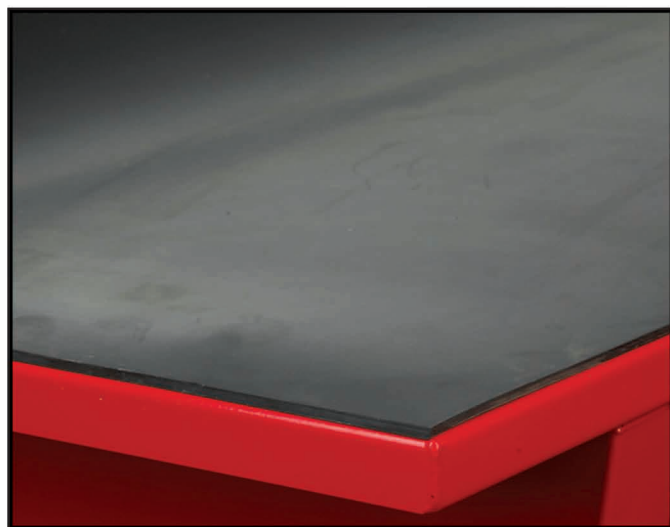

Rubber Mats

Model #	Description
900768	48"W Rubber Mat - 48"W x 29"D
900767	60"W Rubber Mat - 60"W x 29"D
900751	72"W Rubber Mat - 72"W x 29"D
900797	96"W Rubber Mat - 96"W x 29"D
900750	120"W Rubber Mat - 120"W x 29"D
900801	48"W Rubber Mat - 48"W x 24"D
900764	60"W Rubber Mat - 60"W x 24"D
900799	72"W Rubber Mat - 72"W x 24"D
900800	96"W Rubber Mat - 96"W x 24"D
900772	120"W Rubber Mat - 120"W x 24"D