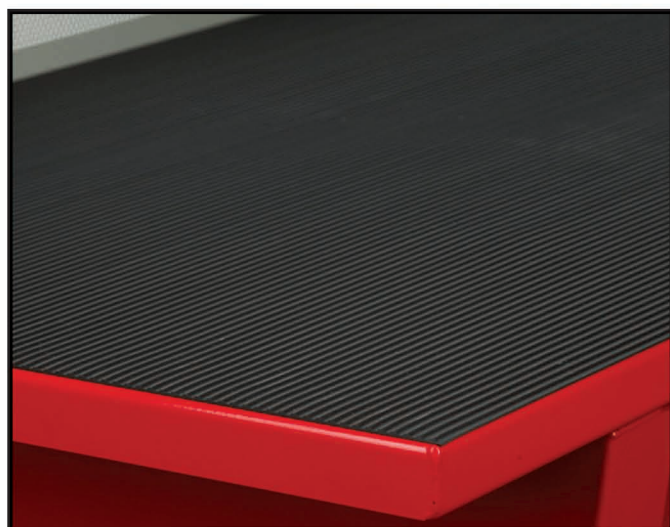

Ribbed Vinyl Mats

Model #	Description
900687	48"W Ribbed Vinyl Mat - 48"W x 29"D
900688	60"W Ribbed Vinyl Mat - 60"W x 29"D
900689	72"W Ribbed Vinyl Mat - 72"W x 29"D
900694	120"W Rubber Mat - 120"W x 29"D
900313	48"W Rubber Mat - 48"W x 32"D
900690	48"W Rubber Mat - 48"W x 34"D
900691	60"W Rubber Mat - 60"W x 34"D
900692	72"W Rubber Mat - 72"W x 34"D
900693	60"W Rubber Mat - 60"W x 24"D

See Our Website For Our Entire Line Of Quality Equipment!

Workbenches • Tool Storage • Storage Cabinets • Cart Systems • Shop Equipment • Parts Department, Shelving & Storage Solutions

Shure
Manufacturing Corporation