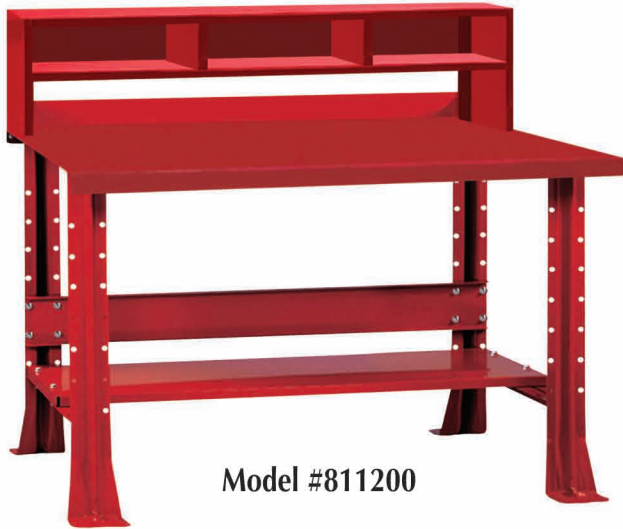

SHURESHOP® WRITER DESKS

Model #811200