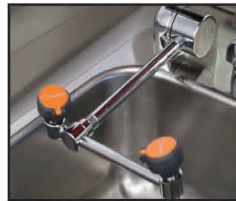

Emergency Eye Wash
Attachment Available
Model #900838