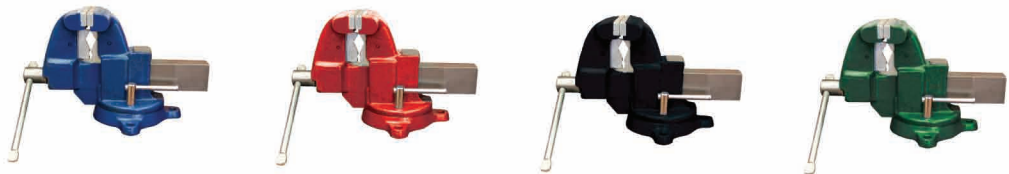

HEAVY-DUTY VISES

Model #900650

Features:

- 5" Jaw Width
- Swivel Base
- Pipe Jaws
- Standard Silver Color
- Mounting Hardware Not Included

Vise Shown Mounted To Shure Workbench

Paint-To-Order Vises

Model #	Description
900789	Blue, Paint-To Order
900787	Red, Paint-To Order
900786	Black, Paint-To Order
900790	Green, Paint-To Order