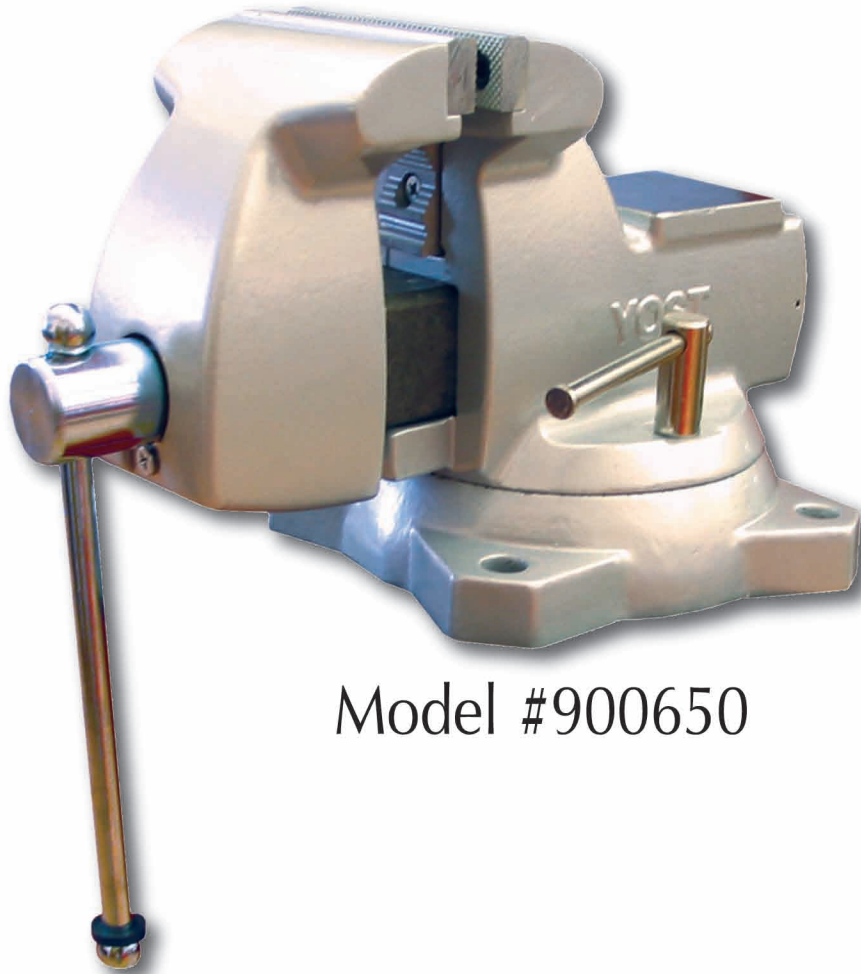

HEAVY-DUTY VISES

Model #900650

Features:

- 5" Jaw Width
- Swivel Base
- Pipe Jaws
- Standard Silver Color
- Mounting Hardware Not Included

Vise Shown Mounted To Shure Workbench

Paint-To-Order Vises

Model #	Description
900789	Blue, Paint-To Order
900787	Red, Paint-To Order
900786	Black, Paint-To Order
900790	Green, Paint-To Order