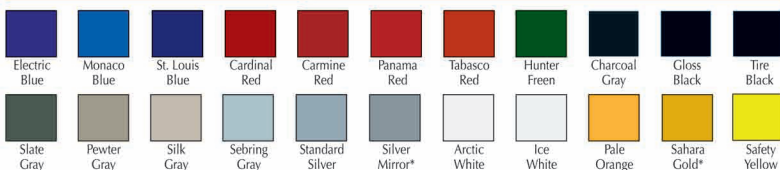

Choose From 22 Signature Powder Coat Paint Colors

See Our Website For Our Entire Line Of Quality Equipment!

Workbenches • Tool Storage • Storage Cabinets • Cart Systems • Shop Equipment • Parts Department, Shelving & Storage Solutions