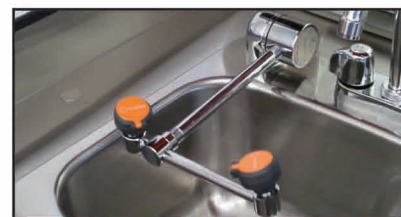

Emergency Eye Wash Attachment
Available For All Sink Stations
Model #900838