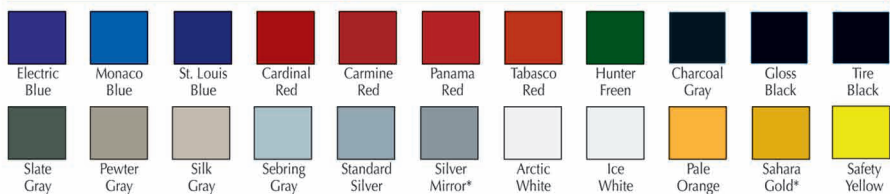

### Choose From 22 Signature Powder Coat Paint Colors

Additional and non-standard colors are available upon request. Custom colors require submission of paint samples to Shure prior to acceptance of order. The cost and lead-time for non-standard colors vary depending on the color and quantity ordered. The colors shown may vary from actual product. Contact Shure for color samples. \*Sahara Gold & Silver Mirror are not available as the PRIMARY COLOR.