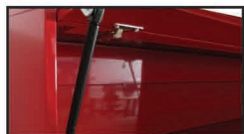

ACCESSORIES

Gas Shocks

Choose From 22 Signature Powder Coat Paint Colors

*Requires Field Installation By A Certified Electrician

NOTE: Computer Equipment Not Included.

See Our Website For Our Entire Line Of Quality Equipment!

Workbenches • Tool Storage • Storage Cabinets • Cart Systems • Shop Equipment • Parts Department, Shelving & Storage Solutions

Shure
Manufacturing Corporation