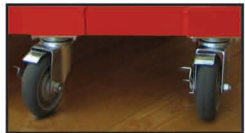

Locking Swivel & Rigid Casters