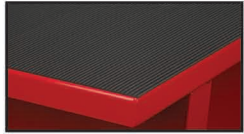

ShureGuard Ribbed Vinyl Mats