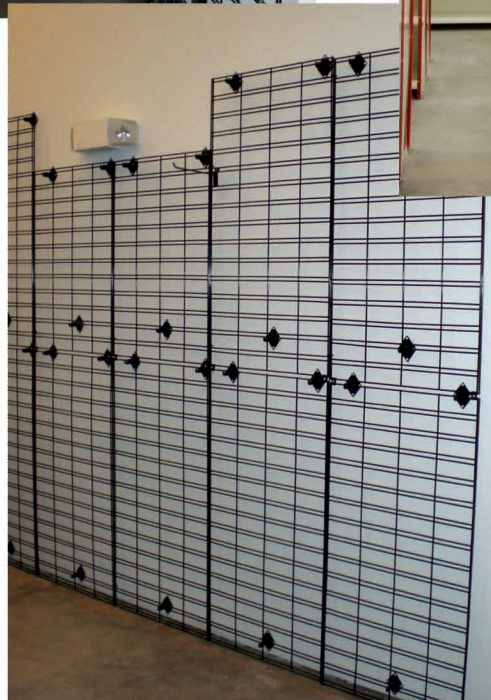

WIRE GRID HANGING SYSTEM

**Parts Department
& Storage**
SOLUTIONS

Versatile Shelving Solutions
With Endless Configurations!

Features:

- 24"W x 96"H Sections
- Each Section Includes (36) Hooks:
(12) 10" Hooks, (12) 8" Hooks
& (12) 6" Hooks