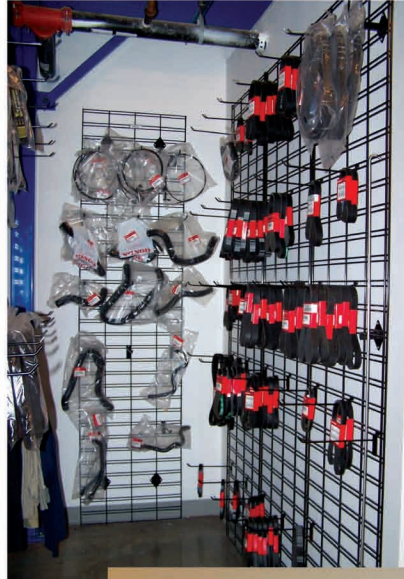

WIRE GRID HANGING SYSTEM

**Parts Department
& Storage**
SOLUTIONS

Versatile Shelving Solutions
With Endless Configurations!

Features:

- 24"W x 96"H Sections
- Each Section Includes (36) Hooks:
(12) 10" Hooks, (12) 8" Hooks
& (12) 6" Hooks

Please Call For More Details.

See Our Website For Our Entire Line Of Quality Equipment!

Workbenches • Tool Storage • Storage Cabinets • Cart Systems • Shop Equipment • Parts Department, Shelving & Storage Solutions