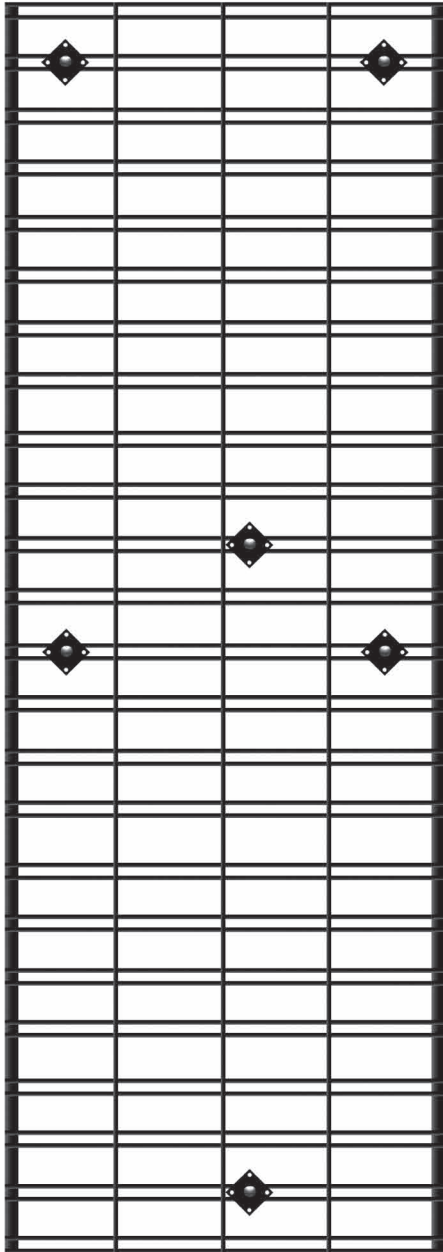

WIRE GRID HANGING SYSTEM

**Parts Department
& Storage**
SOLUTIONS

Versatile Shelving Solutions
With Endless Configurations!

Features:

- 24"W x 96"H Sections
- Each Section Includes (36) Hooks:
(12) 10" Hooks, (12) 8" Hooks
& (12) 6" Hooks