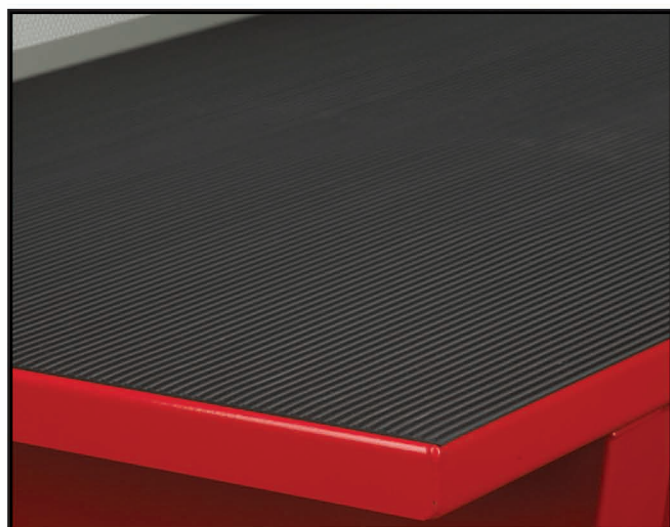

Ribbed Vinyl Mats

Model #	Description
900687	48"W Ribbed Vinyl Mat - 48"W x 29"D
900688	60"W Ribbed Vinyl Mat - 60"W x 29"D
900689	72"W Ribbed Vinyl Mat - 72"W x 29"D
900694	120"W Rubber Mat - 120"W x 29"D
900313	48"W Rubber Mat - 48"W x 32"D
900690	48"W Rubber Mat - 48"W x 34"D
900691	60"W Rubber Mat - 60"W x 34"D
900692	72"W Rubber Mat - 72"W x 34"D
900693	60"W Rubber Mat - 60"W x 24"D

See Our Website For Our Entire Line Of Quality Equipment!

Workbenches • Tool Storage • Storage Cabinets • Cart Systems • Shop Equipment • Parts Department, Shelving & Storage Solutions

Shure
Manufacturing Corporation