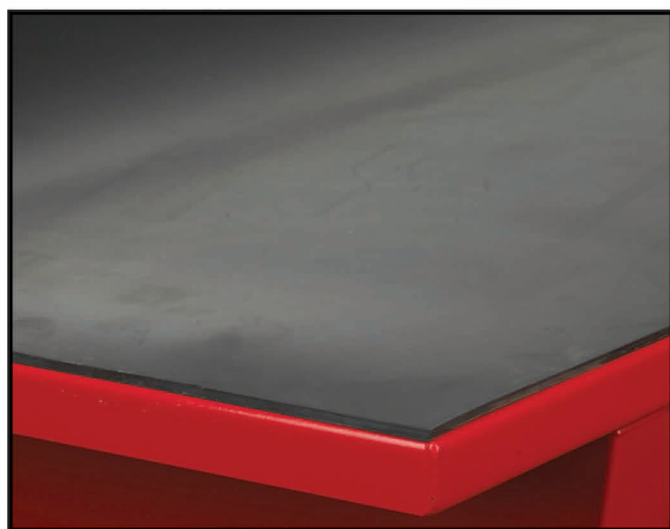

Rubber Mats

Model #	Description
900768	48"W Rubber Mat - 48"W x 29"D
900767	60"W Rubber Mat - 60"W x 29"D
900751	72"W Rubber Mat - 72"W x 29"D
900797	96"W Rubber Mat - 96"W x 29"D
900750	120"W Rubber Mat - 120"W x 29"D
900801	48"W Rubber Mat - 48"W x 24"D
900764	60"W Rubber Mat - 60"W x 24"D
900799	72"W Rubber Mat - 72"W x 24"D
900800	96"W Rubber Mat - 96"W x 24"D
900772	120"W Rubber Mat - 120"W x 24"D