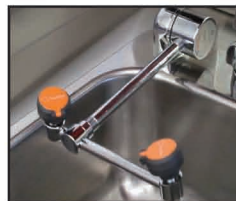

Emergency Eye Wash Attachment Available
Model #900838