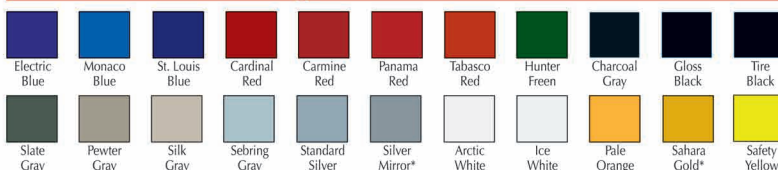

Choose From 22 Signature Powder Coat Paint Colors

See Our Website For Our Entire Line Of Quality Equipment!

Workbenches • Tool Storage • Storage Cabinets • Cart Systems • Shop Equipment • Parts Department, Shelving & Storage Solutions

Shure
Manufacturing Corporation