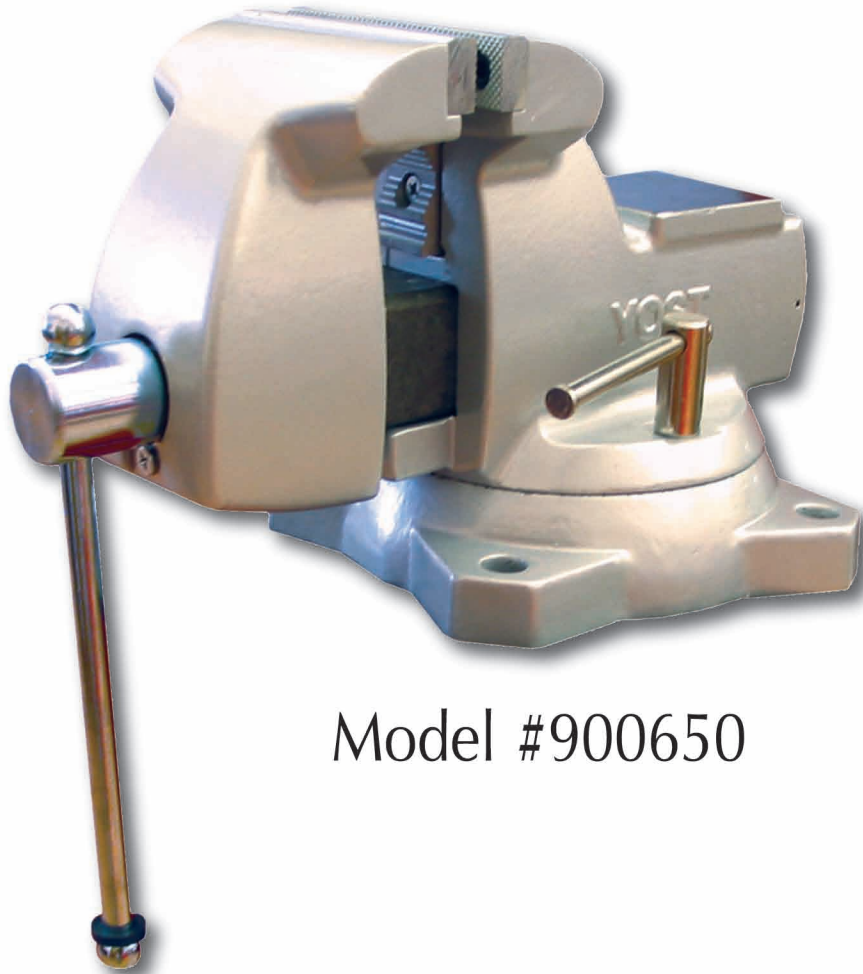

HEAVY-DUTY VISES

Model #900650

Features:

- 5" Jaw Width
- Swivel Base
- Pipe Jaws
- Standard Silver Color
- Mounting Hardware Not Included

Vise Shown Mounted To Shure Workbench

Paint-To-Order Vises

Model #	Description
900789	Blue, Paint-To Order
900787	Red, Paint-To Order
900786	Black, Paint-To Order
900790	Green, Paint-To Order