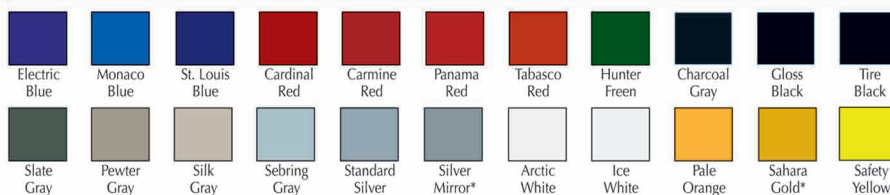

BACKSTOPS

STAINLESS STEEL

Model #	Description
800250	24"W x 4 1/2"H - 3"H Reveal
800252	36"W x 4 1/2"H - 3"H Reveal
800254	48"W x 4 1/2"H - 3"H Reveal
800256	60"W x 4 1/2"H - 3"H Reveal
800258	72"W x 4 1/2"H - 3"H Reveal
800260	84"W x 4 1/2"H - 3"H Reveal
800262	96"W x 4 1/2"H - 3"H Reveal

PAINTED STEEL

Model #	Description
800249	24"W x 4 1/2"H - 3"H Reveal
800251	36"W x 4 1/2"H - 3"H Reveal
800253	48"W x 4 1/2"H - 3"H Reveal
800255	60"W x 4 1/2"H - 3"H Reveal
800257	72"W x 4 1/2"H - 3"H Reveal
800259	84"W x 4 1/2"H - 3"H Reveal
800261	96"W x 4 1/2"H - 3"H Reveal

Choose From 22 Signature Powder Coat Paint Colors

Additional and non-standard colors are available upon request. Custom colors require submission of paint samples to Shure prior to acceptance of order. The cost and lead-time for non-standard colors vary depending on the color and quantity ordered. The colors shown may vary from actual product. Contact Shure for color samples. *Sahara Gold & Silver Mirror are not available as the PRIMARY COLOR.