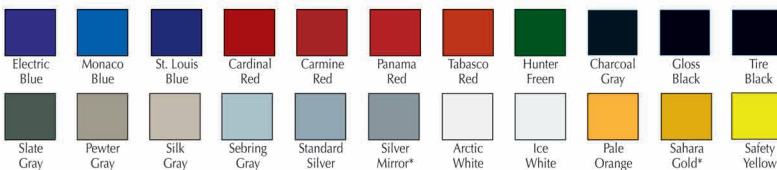

Choose From 22 Signature Powder Coat Paint Colors

Dimensions:

36"W x 27 1/2"D x 60"H

See Our Website For Our Entire Line Of Quality Equipment!

Workbenches • Tool Storage • Storage Cabinets • Cart Systems • Shop Equipment • Parts Department, Shelving & Storage Solutions