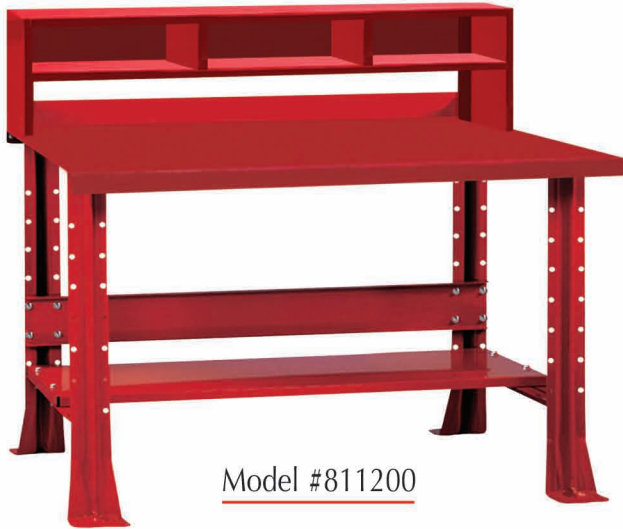

SHURESHOP® WRITER DESKS

Model #811200