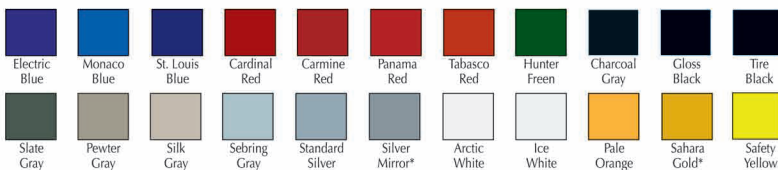

Choose From 22 Signature Powder Coat Paint Colors

See Our Website For Our Entire Line Of Quality Equipment!

Workbenches • Tool Storage • Storage Cabinets • Cart Systems • Shop Equipment • Parts Department, Shelving & Storage Solutions

Shure
Manufacturing Corporation