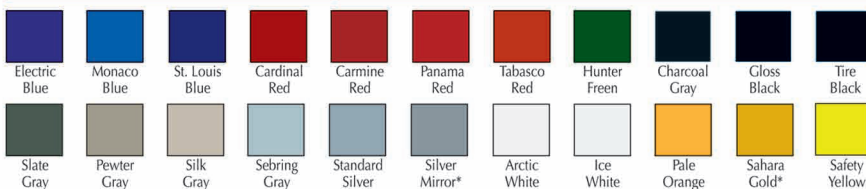

REALITI[®] WORKBENCH SYSTEMS

Model #800085
Realiti[®] Work Center

Work Center Features:

- (2) Locking Drawers
- (4) Locking Swing-Out Doors
- 60"W Upper Storage Cabinet
- Stainless Steel Top With Backstop & Perforated Tool Board With Work Order Holder
- Accent Decal Available - Specify Color: Blue, Red, Orange Or Silver
- Technician Task Light
- 75"H Shure Uprights
- Leg Levelers

Model #800086
Realiti[®] Workbench

Model #	Description
800085	60"W x 26"D x 75"H
800086	60"W x 24"D x 34"H

Workbench Features:

- (2) Locking Drawers
- (4) Locking Swing-Out Doors
- Stainless Steel Top With Backstop
- Accent Decal Available - Specify Color: Blue, Red, Orange Or Silver
- Leg Levelers

Choose From 22 Signature Powder Coat Paint Colors

Additional and non-standard colors are available upon request. Custom colors require submission of paint samples to Shure prior to acceptance of order. The cost and lead-time for non-standard colors vary depending on the color and quantity ordered. The colors shown may vary from actual product. Contact Shure for color samples. *Sahara Gold & Silver Mirror are not available as the PRIMARY COLOR.