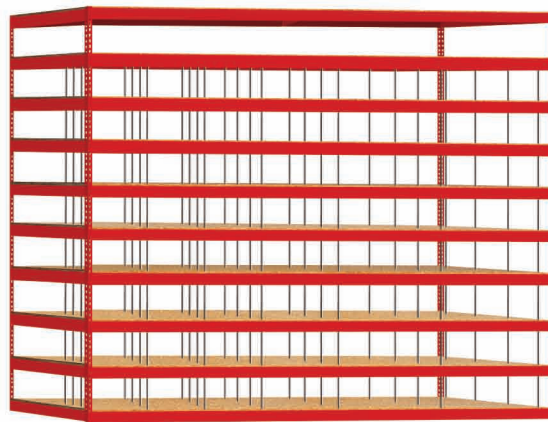

PRE-CONFIGURED PRODUCT SPECIFIC SHELVING

FIFO Battery Racks • Tire Racks • Hanging Sheet Metal Racks
Hood / Bumper Racks • Molding Racks • Pallet Racks
Wire Grid Hanging Display Systems....And Many More

Versatile Shelving Solutions
With Endless Configurations!

FIFO Battery Racks

Tire Racks

Hanging Sheet Metal Racks

Hood / Bumper Racks

Molding Racks

Wire Grid Hanging
Display System

Pallet Racks