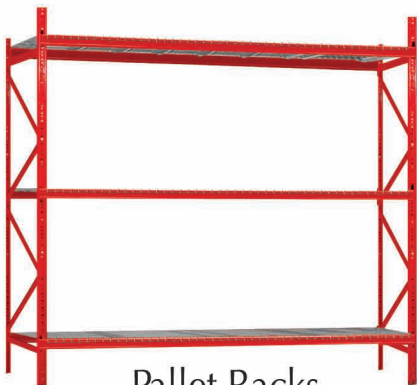

PRE-CONFIGURED PRODUCT SPECIFIC SHELVING

FIFO Battery Racks • Tire Racks • Hanging Sheet Metal Racks
Hood / Bumper Racks • Molding Racks • Pallet Racks
Wire Grid Hanging Display Systems....And Many More

Versatile Shelving Solutions
With Endless Configurations!

FIFO Battery Racks

Tire Racks

Hanging Sheet Metal Racks

Hood / Bumper Racks

Molding Racks

Wire Grid Hanging
Display System

Pallet Racks