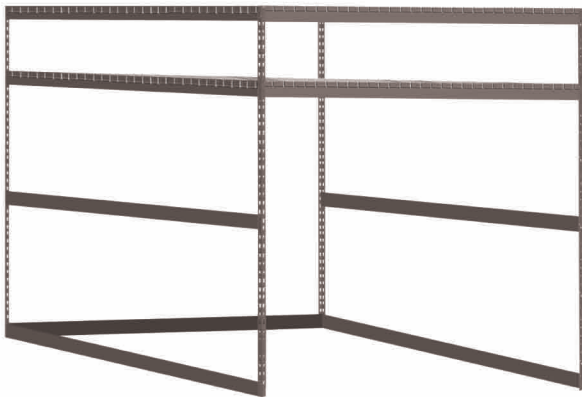

PRE-CONFIGURED PRODUCT SPECIFIC SHELVING

FIFO Battery Racks • Tire Racks • Hanging Sheet Metal Racks
Hood / Bumper Racks • Molding Racks • Pallet Racks
Wire Grid Hanging Display Systems....And Many More

Versatile Shelving Solutions
With Endless Configurations!

FIFO Battery Racks

Tire Racks

Hanging Sheet Metal Racks

Hood / Bumper Racks

Molding Racks

Wire Grid Hanging
Display System

Pallet Racks