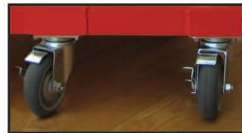

Locking Swivel & Rigid Casters